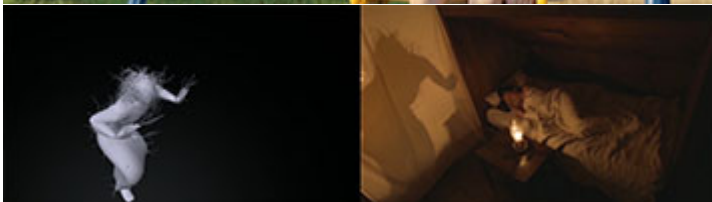

TV Show

Character design, 3D modeling, animation, shading, compositing.